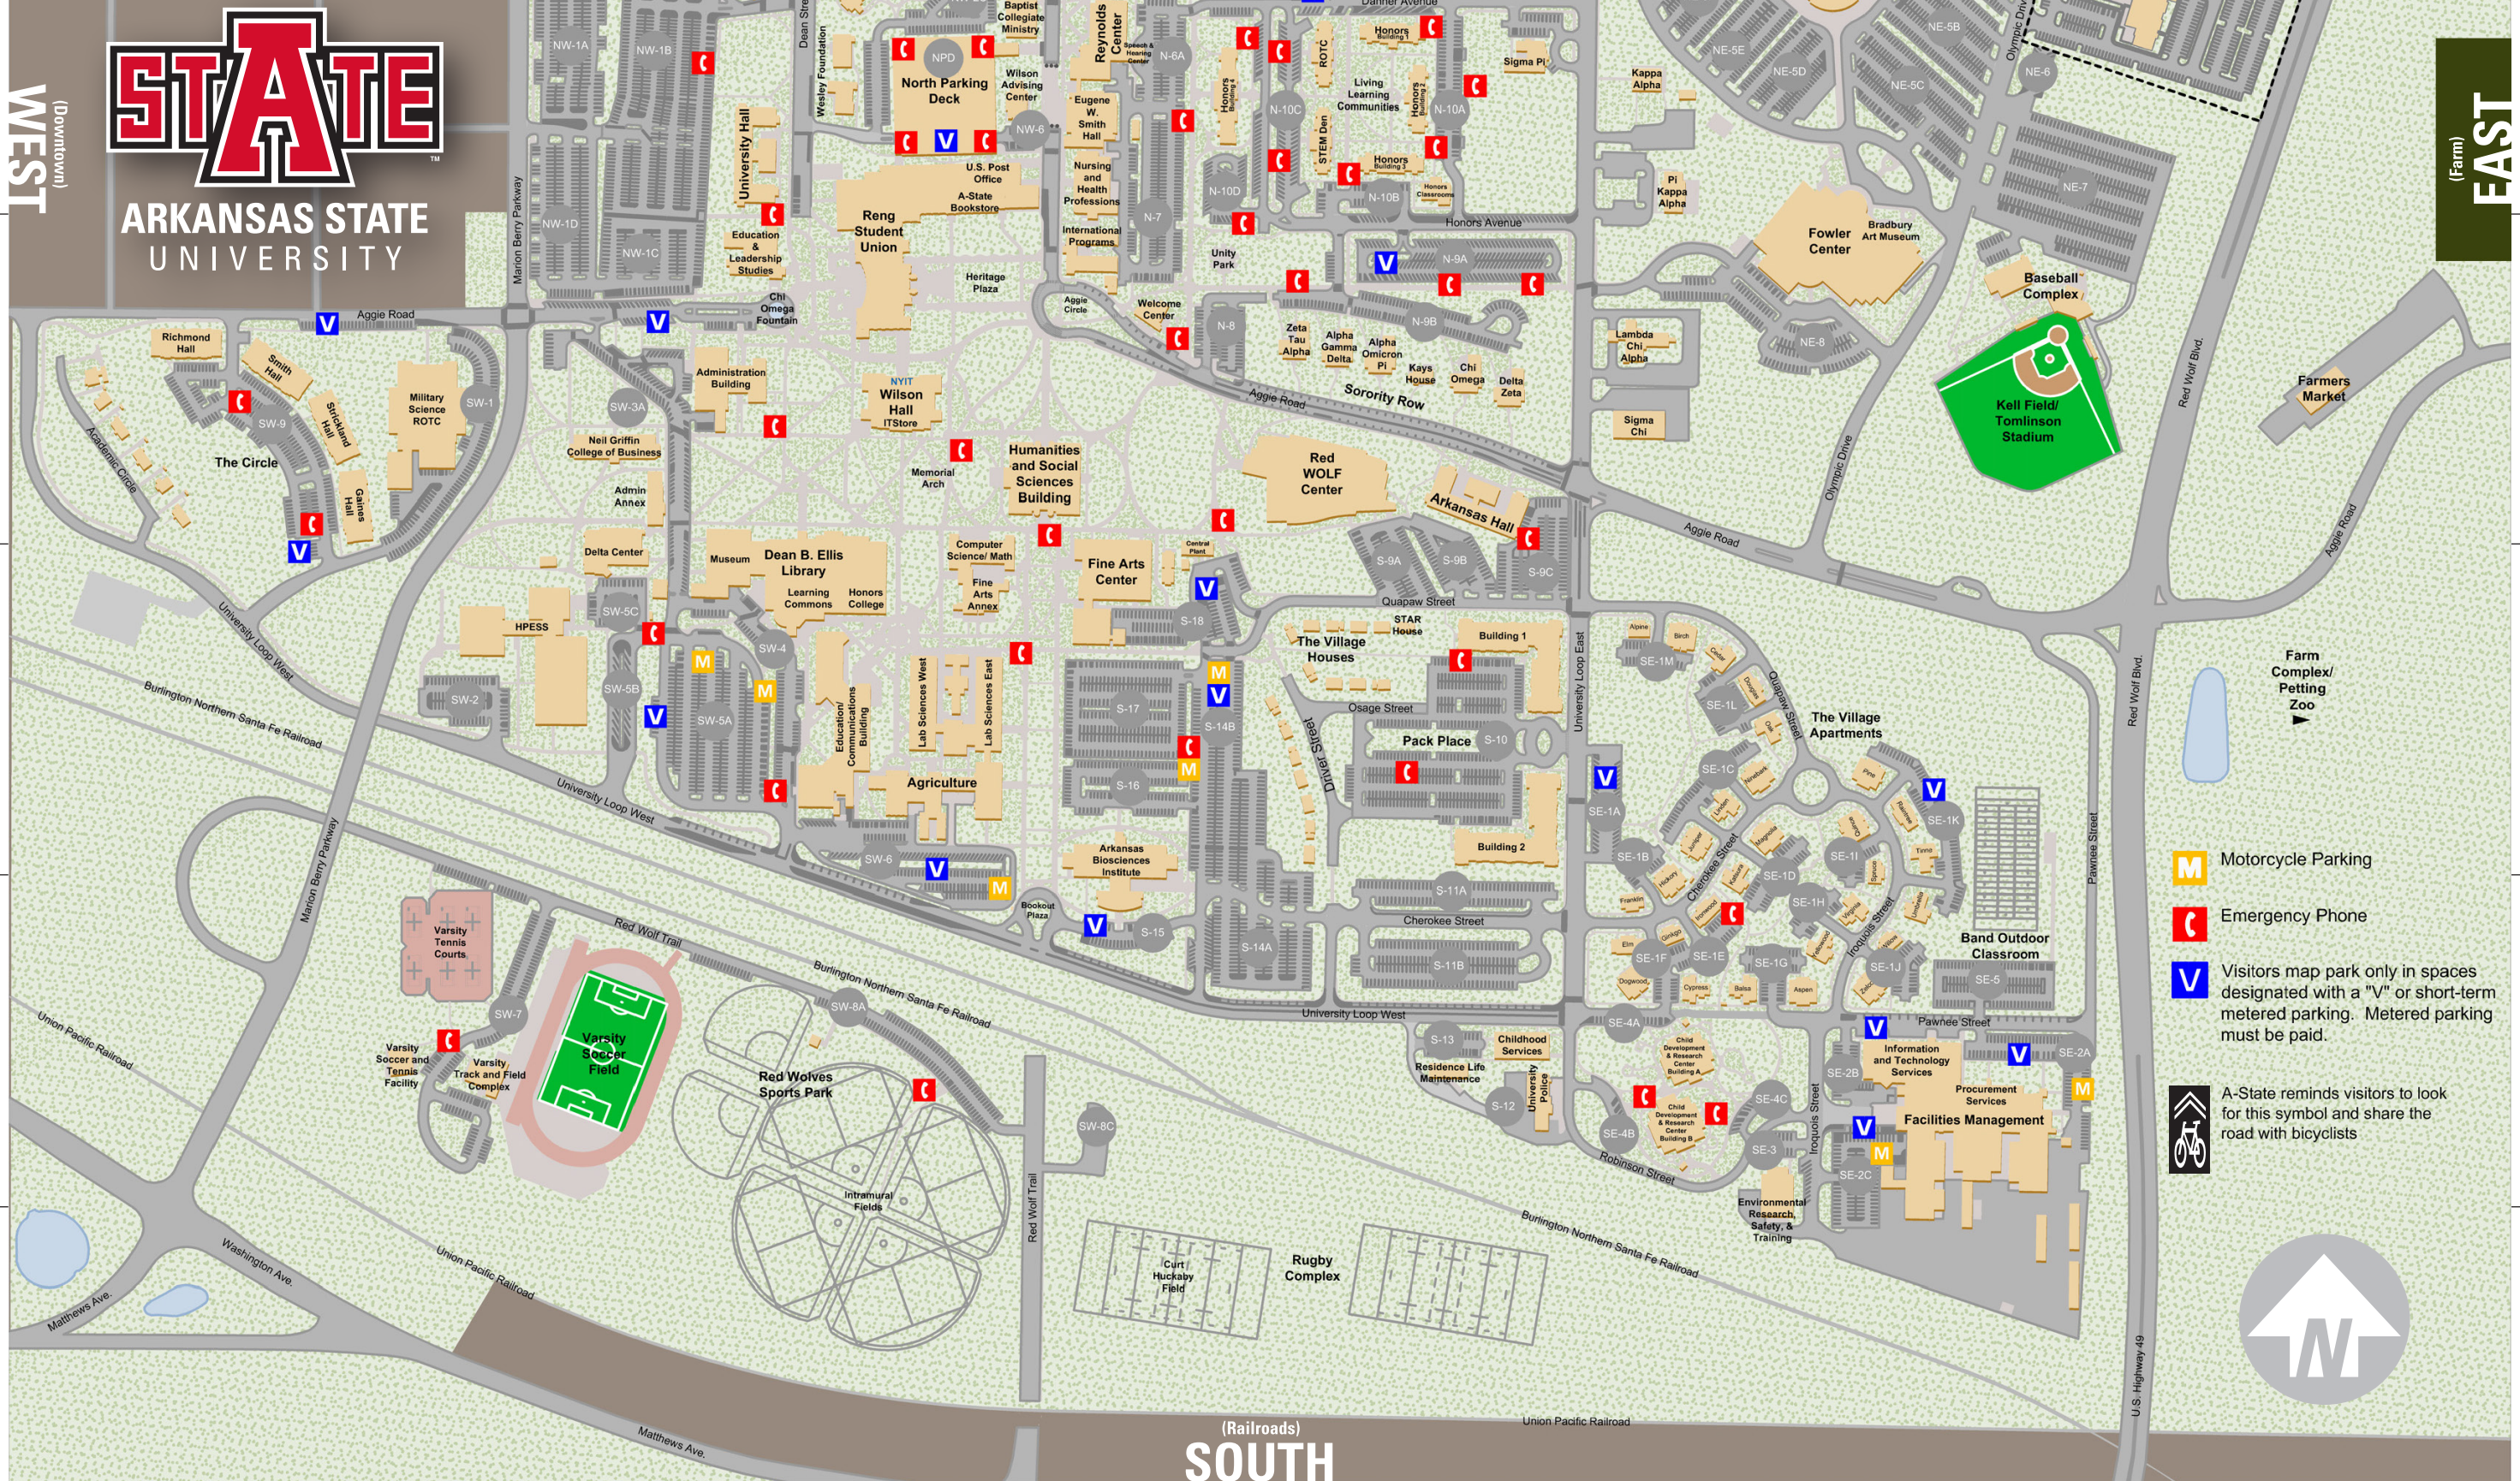

Residence Life Maintenance & Supply	H-5
Reynolds Center for Health Sciences	E-4
ROTC Living-Learning Community	E-5
Soccer Field	H-2
Soccer & Tennis Facility	H-2
Speech & Hearing Center (Reynolds Center)	E-4
STAR House	G-5
STEM Den (Living-Learning Community)	E-5
Student Activity Center	B-7
Student Health Center	D-8
Student Union, Reng	F-3
Tomlinson Stadium/Kell Field (Baseball)	F-7
Tennis Courts	H-2
Track and Field Complex	H-2
University Hall	E-3
University Police	H-5
The Village Apartments	G-6, H-6
Welcome Center	F-4
Wesley Foundation	E-3
Wilson Advising Center	E-4
Wilson Hall	F-3
WolfLIFE	D-4

Campus Landmarks and Notable Location	
Academic Circle Houses	F-1
Aggie Circle	F-4
Bookout Plaza	H-4
Chi Omega Fountain	F-3
Heritage Plaza	F-4
Memorial Arch	F-3
Unity Park	F-4
The Village Houses	G-5

For general information call  
**(870) 972-2056**  
f t i s v /ArkansasState

# Campus Map

- Motorcycle Parking
- Emergency Phone
- Visitors map park only in spaces designated with a "V" or short-term metered parking. Metered parking must be paid.
- A-State reminds visitors to look for this symbol and share the road with bicyclists