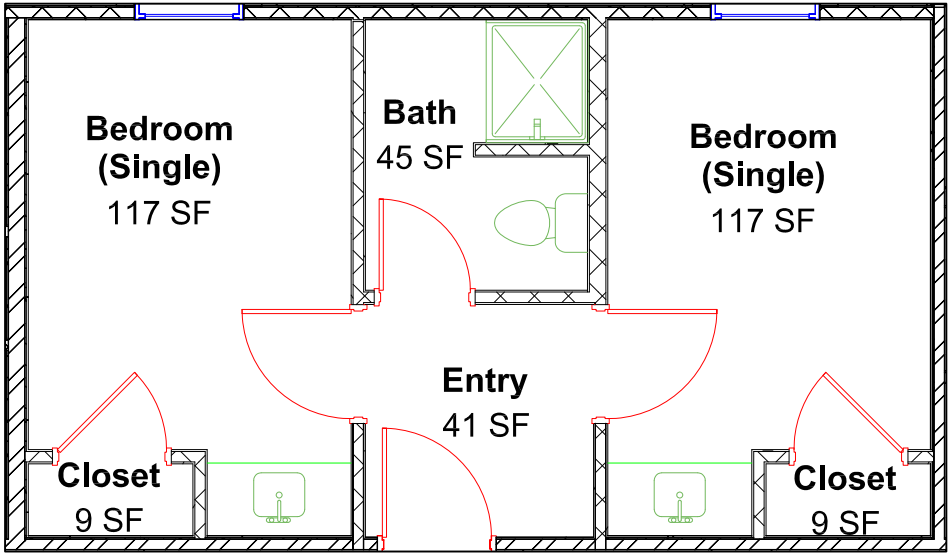

Honors Building 1-3

Honors Building 4., Single Bed, Double Suite

Honors Building 4, Double Bed, Double Suite

Honors 4, ADA, Double Suite

Honors 4 End Double Suite Layout

Honors Double Bed/double suite

Honors Single Bed, Double Suite

ADA Double Suite

End Double Suite

**Bedroom
(Double)**
192 SF

Closet
7 SF

Closet
7 SF

Bath
63 SF

**Bedroom
(Double)**
192 SF

Closet
8 SF

Closet
7 SF