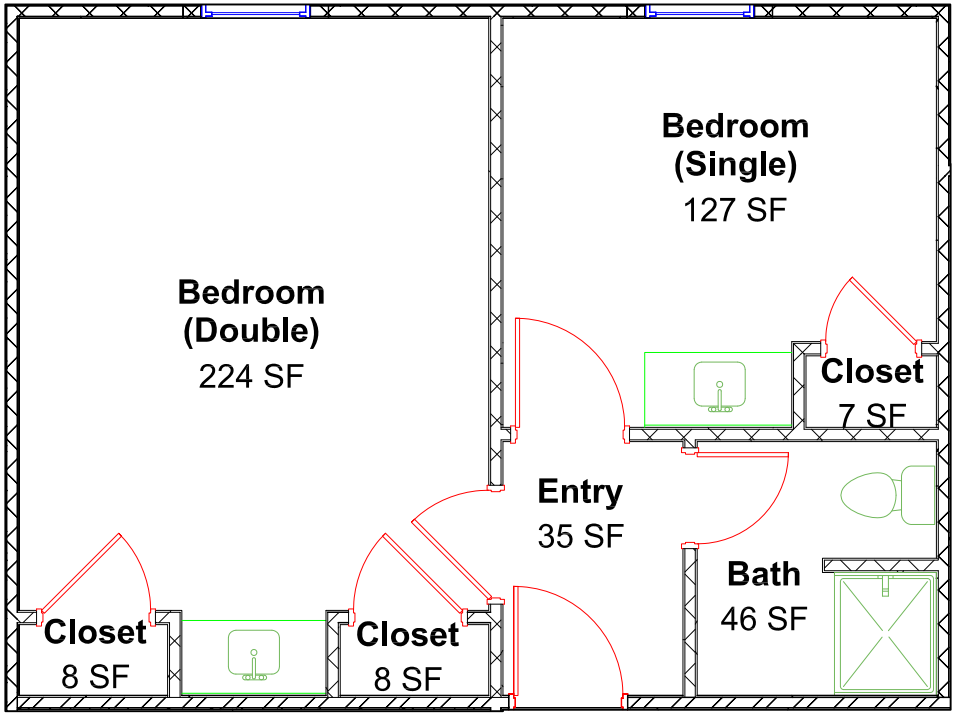

Honors Building 1-3

Honors Building 4., Single Bed, Double Suite

Honors Building 4, Double Bed, Double Suite

Honors 4, ADA, Double Suite

Honors 4 End Double Suite Layout

Honors Double Bed/double suite

Honors Single Bed, Double Suite

ADA Double Suite

End Double Suite

**Bedroom
(Double)**
192 SF

Closet
7 SF

Closet
7 SF

Bath
63 SF

**Bedroom
(Double)**
192 SF

Closet
8 SF

Closet
7 SF