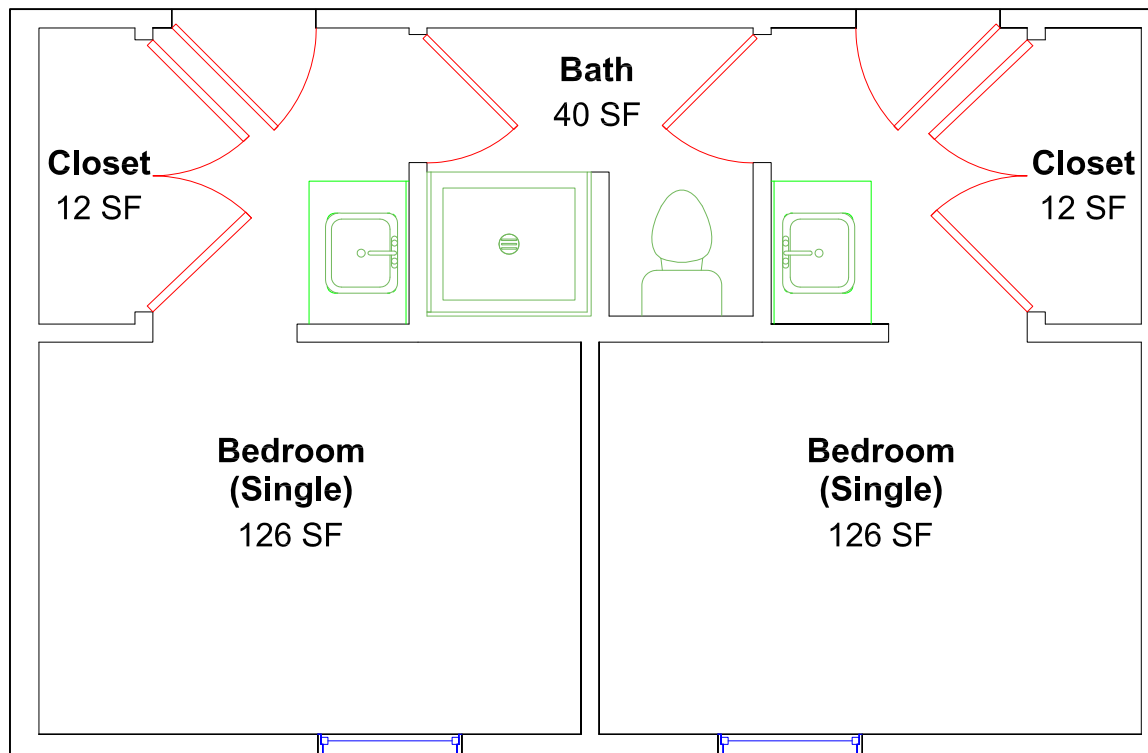

Honors Building 1-3

Honors Building 4., Single Bed, Double Suite

Honors Building 4, Double Bed, Double Suite

Honors 4, ADA, Double Suite

Honors 4 End Double Suite Layout

Honors Double Bed/double suite

Honors Single Bed, Double Suite

ADA Double Suite

End Double Suite

**Bedroom
(Double)**
192 SF

Closet
7 SF

Closet
7 SF

Bath
63 SF

**Bedroom
(Double)**
192 SF

Closet
8 SF

Closet
7 SF