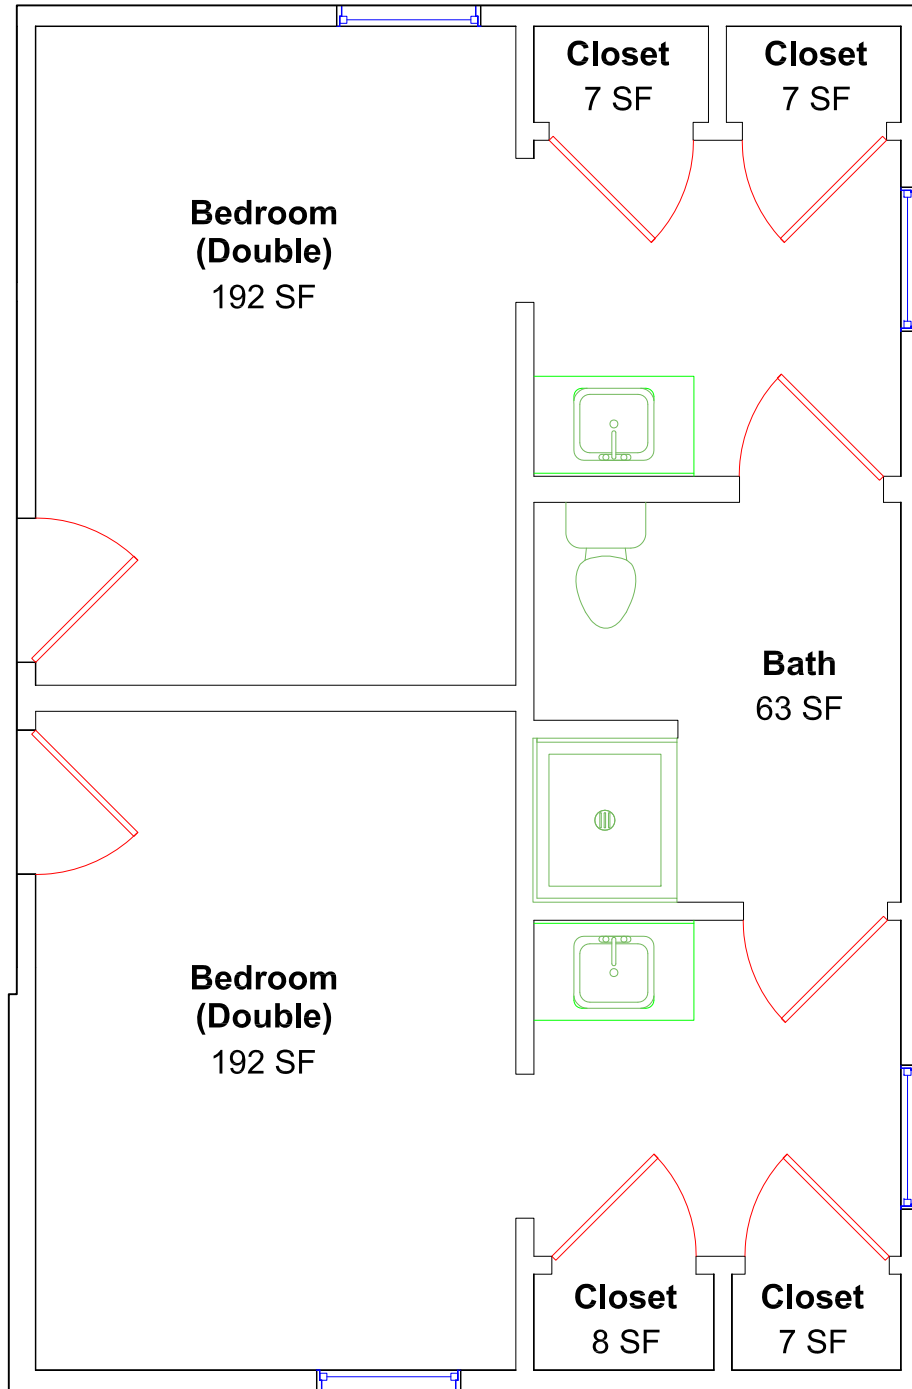

Honors Building 1-3

Honors Building 4., Single Bed, Double Suite

Honors Building 4, Double Bed, Double Suite

Honors 4, ADA, Double Suite

Honors 4 End Double Suite Layout

Honors Double Bed/double suite

Honors Single Bed, Double Suite

ADA Double Suite

End Double Suite

**Bedroom
(Double)**
192 SF

Closet
7 SF

Closet
7 SF

Bath
63 SF

**Bedroom
(Double)**
192 SF

Closet
8 SF

Closet
7 SF