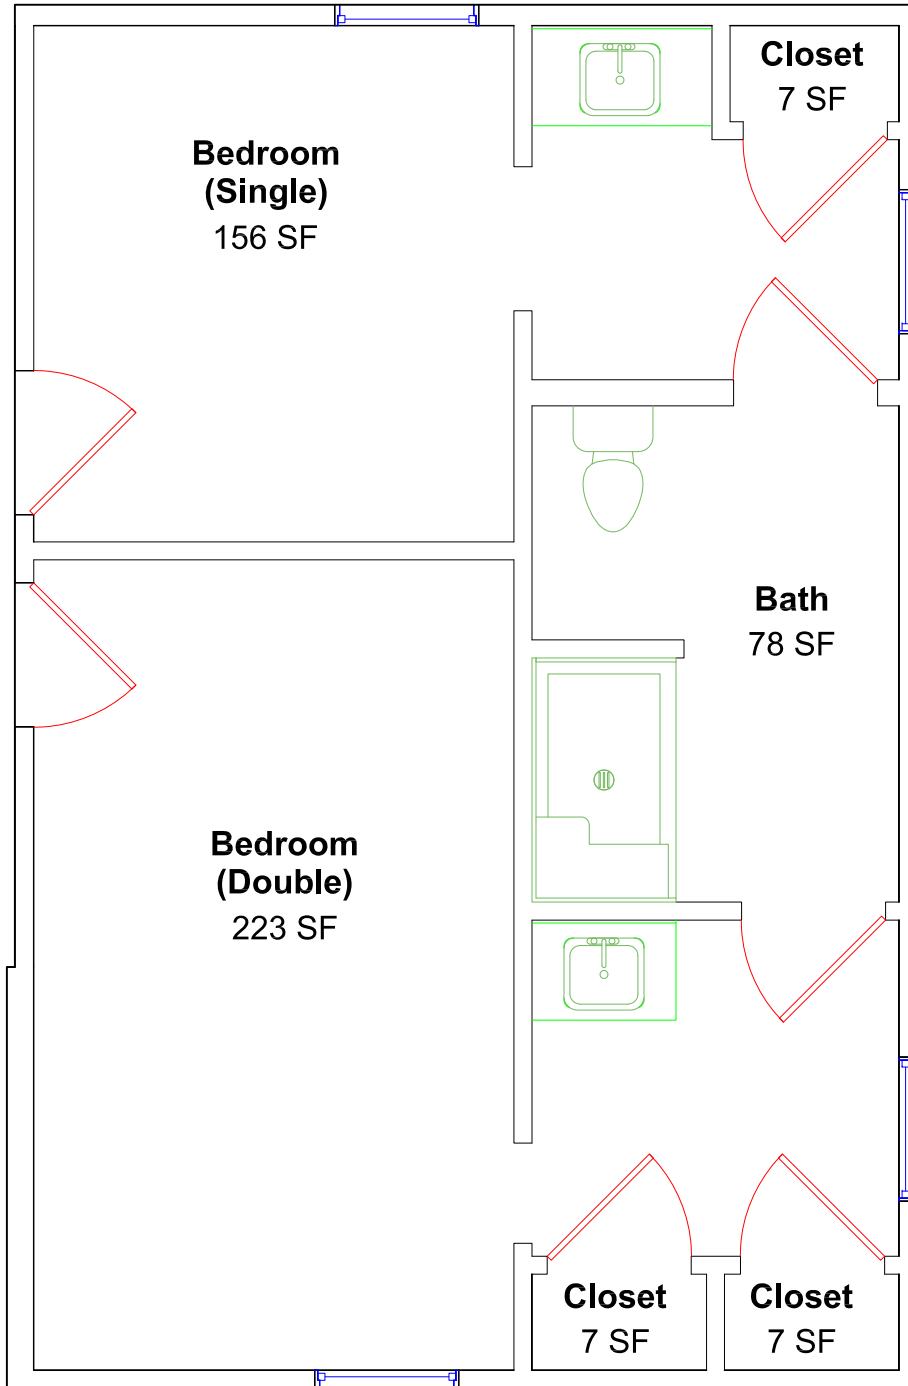

Honors Building 1-3

Honors Building 4., Single Bed, Double Suite

Honors Building 4, Double Bed, Double Suite

Honors 4, ADA, Double Suite

Honors 4 End Double Suite Layout

Honors Double Bed/double suite

Honors Single Bed, Double Suite

ADA Double Suite

End Double Suite

**Bedroom
(Double)**
192 SF

Closet
7 SF

Closet
7 SF

Bath
63 SF

**Bedroom
(Double)**
192 SF

Closet
8 SF

Closet
7 SF