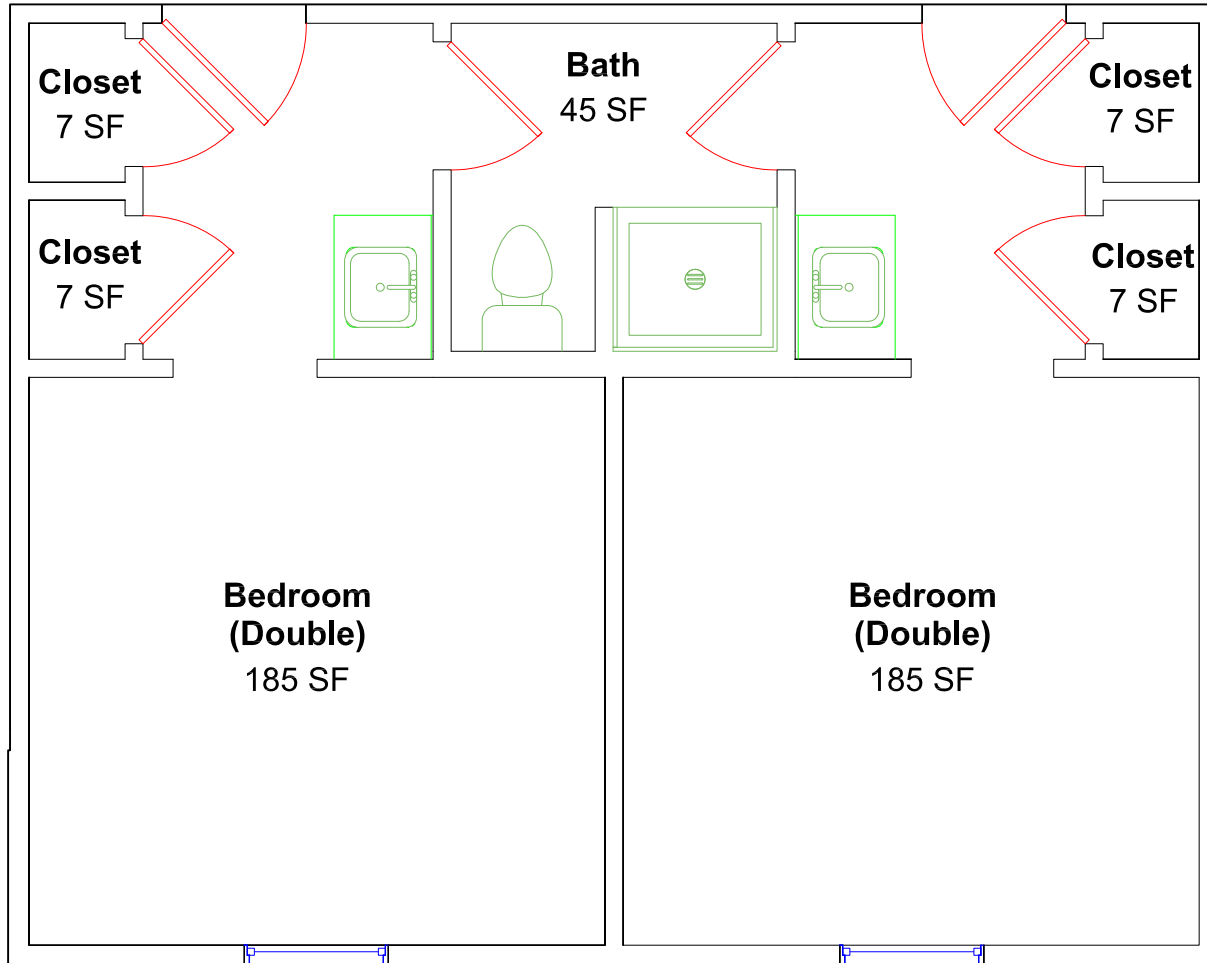

Honors Building 1-3

Honors Building 4., Single Bed, Double Suite

Honors Building 4, Double Bed, Double Suite

Honors 4, ADA, Double Suite

Honors 4 End Double Suite Layout

Honors Double Bed/double suite

Honors Single Bed, Double Suite

ADA Double Suite

End Double Suite

**Bedroom
(Double)**
192 SF

Closet
7 SF

Closet
7 SF

Bath
63 SF

**Bedroom
(Double)**
192 SF

Closet
8 SF

Closet
7 SF