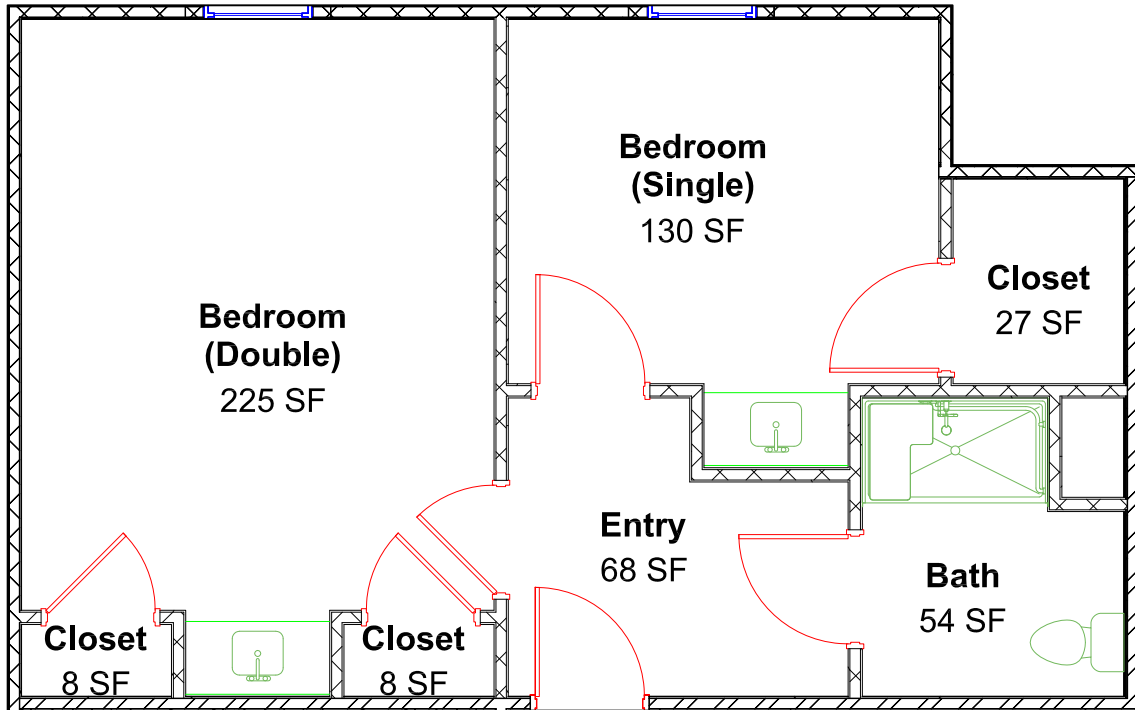

Honors Building 1-3

Honors Building 4., Single Bed, Double Suite

Honors Building 4, Double Bed, Double Suite

Honors 4, ADA, Double Suite

Honors 4 End Double Suite Layout

Honors Double Bed/double suite

Honors Single Bed, Double Suite

ADA Double Suite

End Double Suite

**Bedroom
(Double)**
192 SF

Closet
7 SF

Closet
7 SF

Bath
63 SF

**Bedroom
(Double)**
192 SF

Closet
8 SF

Closet
7 SF