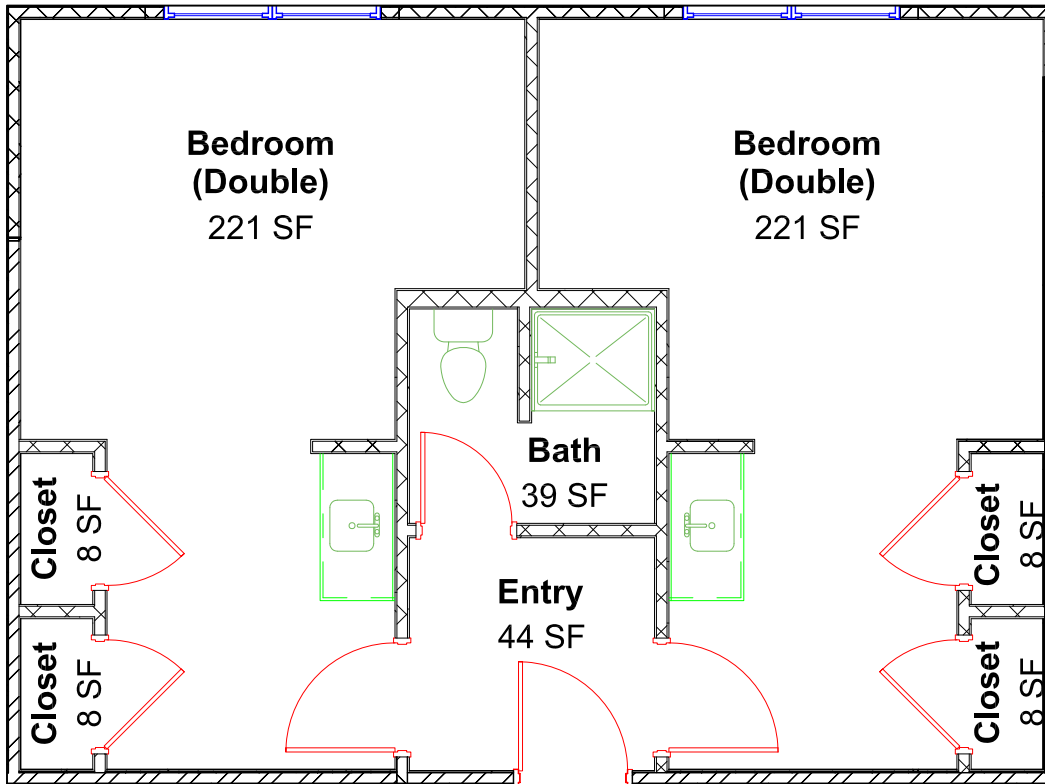

Honors Building 1-3

Honors Building 4., Single Bed, Double Suite

Honors Building 4, Double Bed, Double Suite

Honors 4, ADA, Double Suite

Honors 4 End Double Suite Layout

Honors Double Bed/double suite

Honors Single Bed, Double Suite

ADA Double Suite

End Double Suite

**Bedroom
(Double)**
192 SF

Closet
7 SF

Closet
7 SF

Bath
63 SF

**Bedroom
(Double)**
192 SF

Closet
8 SF

Closet
7 SF