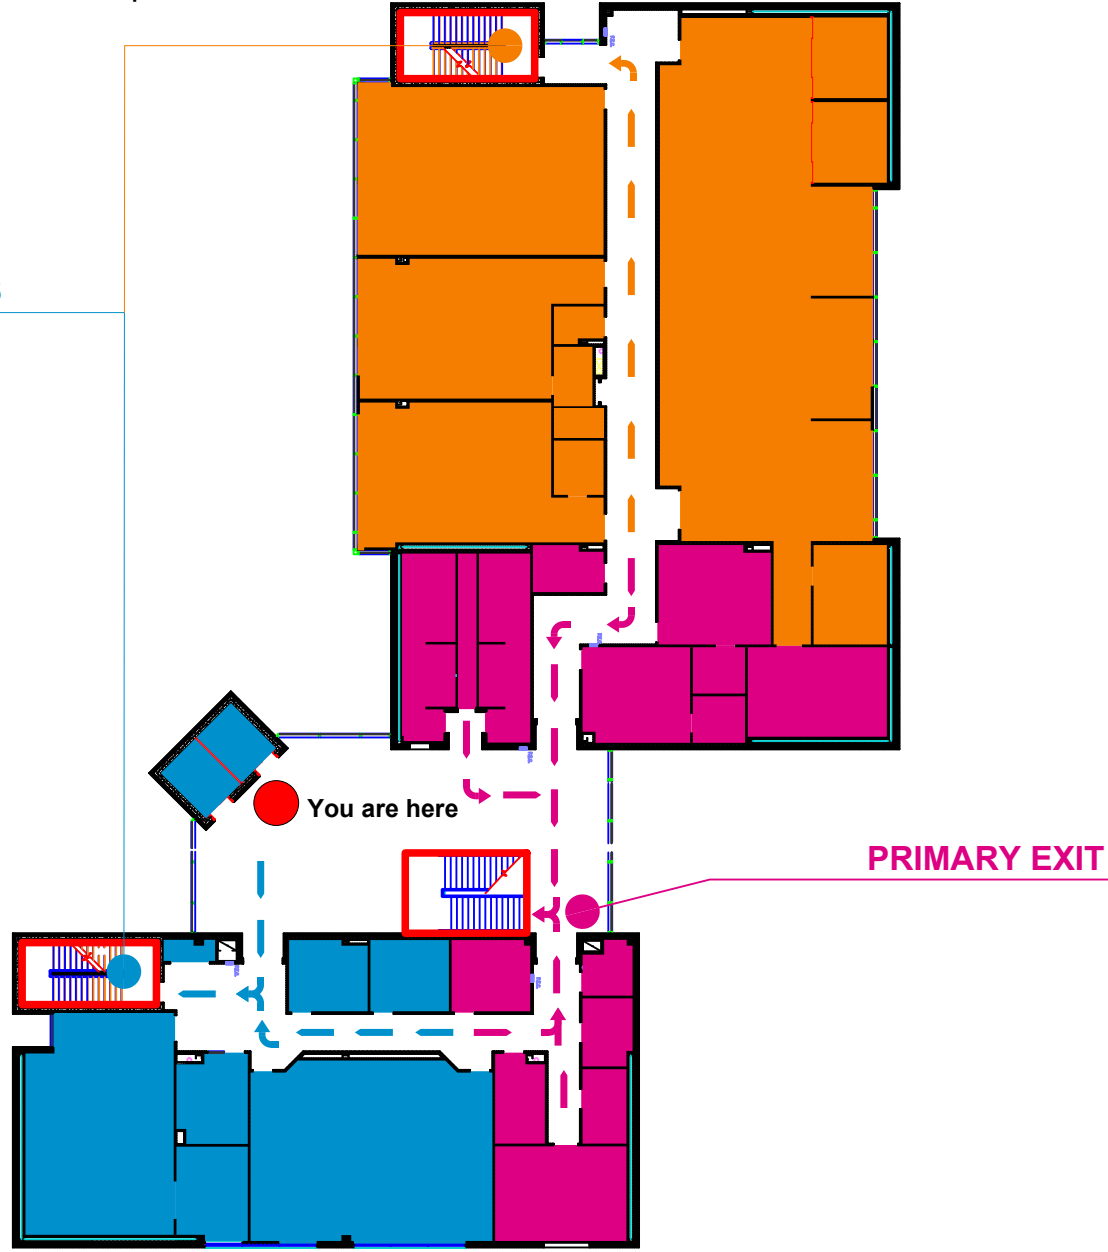

Emergency Evacuation Checkpoint:
East Parking Lot

SCALE: None

DWN	DATE
	6-24-2009
REV.	DATE

Reynolds Center Evacuation Routes

Emergency Evacuation Checkpoint:
East Parking Lot

SECONDARY EXIT

PRIMARY EXIT

You are here

DWN	DATE
	6-24-2009
REV.	DATE

SCALE: None

Reynolds Center Evacuation Routes

Emergency Evacuation Checkpoint:
East Parking Lot

SECONDARY EXITS

DWN	DATE
	6-24-2009
REV.	DATE

SCALE: None

Reynolds Center Evacuation Routes