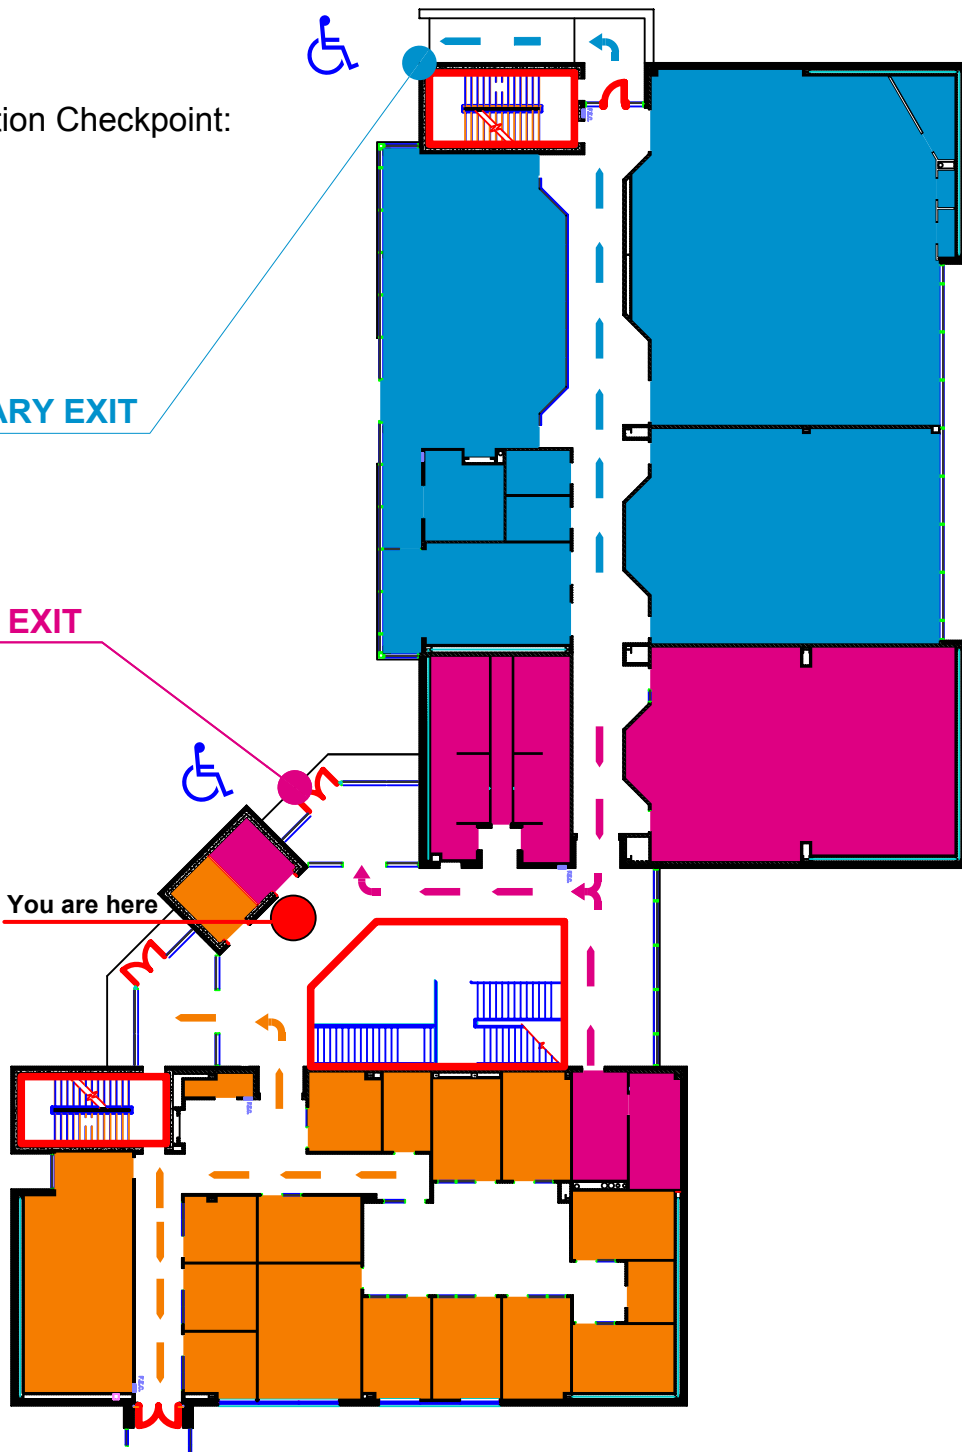

Emergency Evacuation Checkpoint:
East Parking Lot

SCALE: None

DWN	DATE
	6-24-2009
REV.	DATE

Reynolds Center Evacuation Routes

Emergency Evacuation Checkpoint:
East Parking Lot

SECONDARY EXIT

PRIMARY EXIT

You are here

DWN	DATE
	6-24-2009
REV.	DATE

SCALE: None

Reynolds Center Evacuation Routes

Emergency Evacuation Checkpoint:
East Parking Lot

SECONDARY EXITS

DWN	DATE
	6-24-2009
REV.	DATE

SCALE: None

Reynolds Center Evacuation Routes