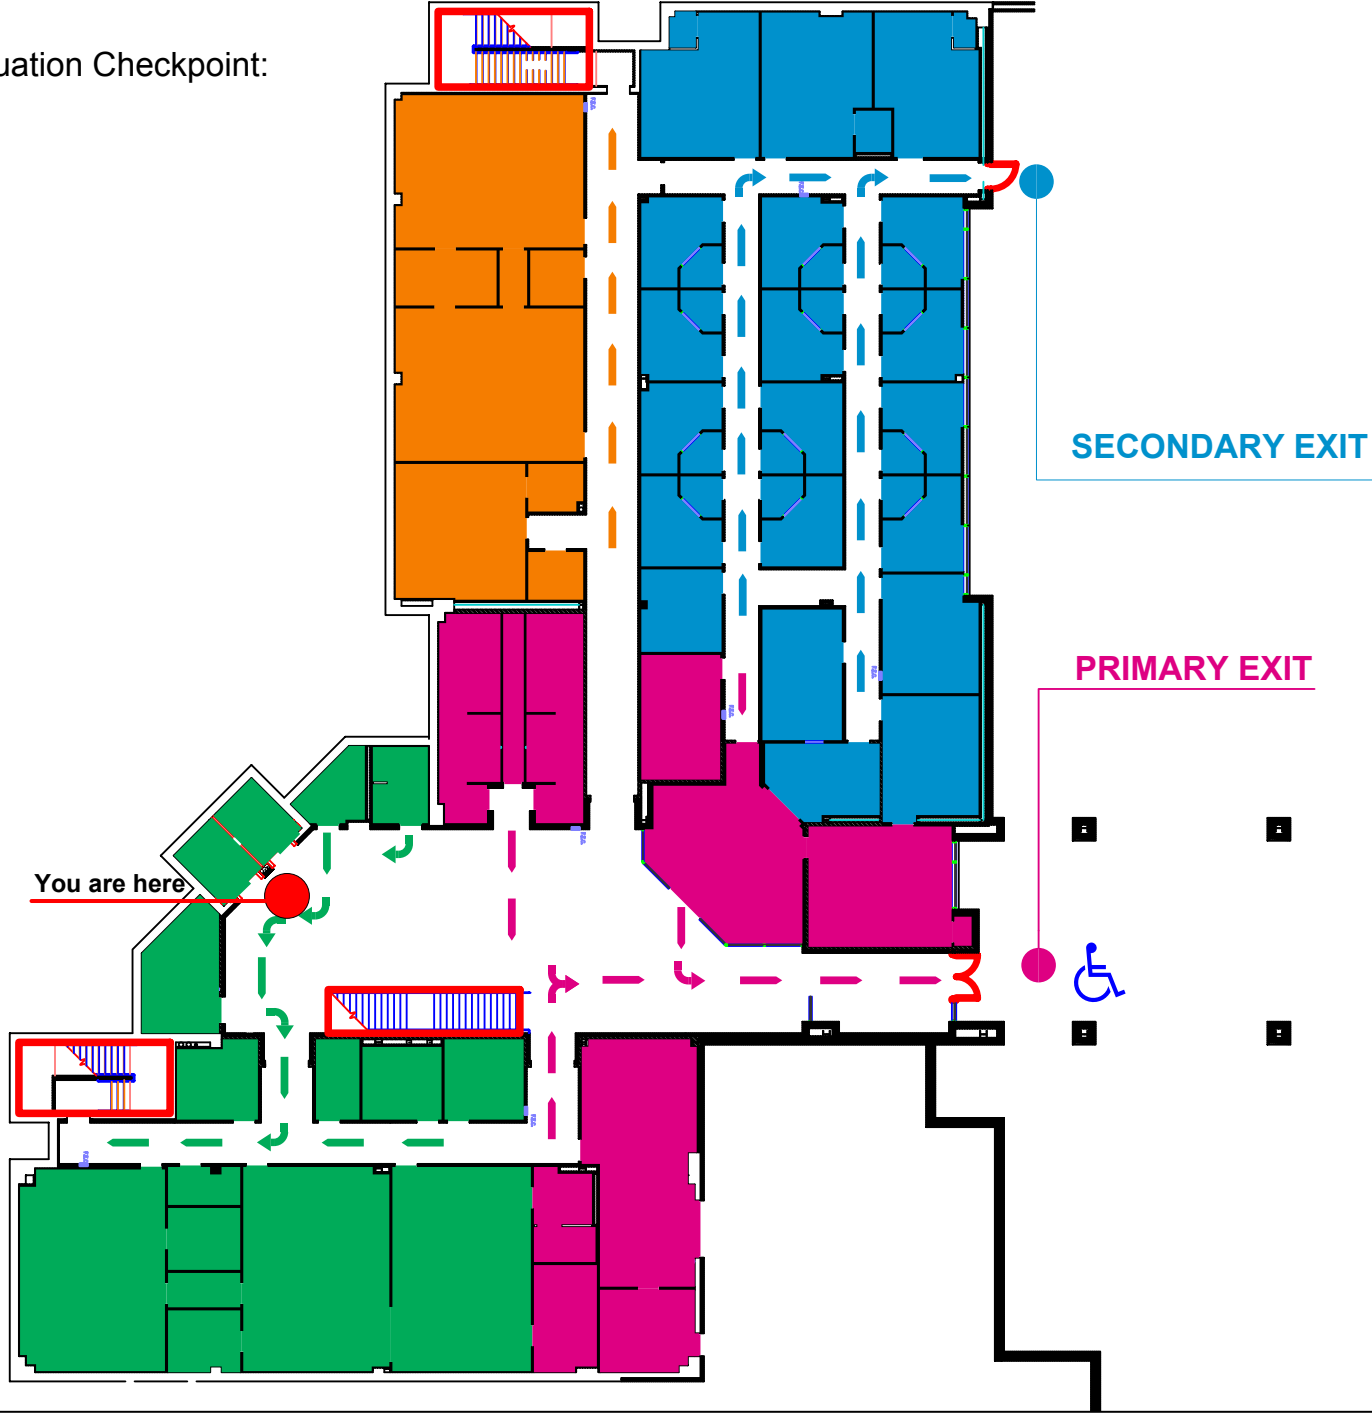

Emergency Evacuation Checkpoint:
East Parking Lot

SCALE: None

DWN	DATE
	6-24-2009
REV.	DATE

Reynolds Center Evacuation Routes

Emergency Evacuation Checkpoint:
East Parking Lot

SECONDARY EXIT

PRIMARY EXIT

You are here

DWN	DATE
	6-24-2009
REV.	DATE

SCALE: None

Reynolds Center Evacuation Routes

Emergency Evacuation Checkpoint:
East Parking Lot

SECONDARY EXITS

DWN	DATE
	6-24-2009
REV.	DATE

SCALE: None

Reynolds Center Evacuation Routes