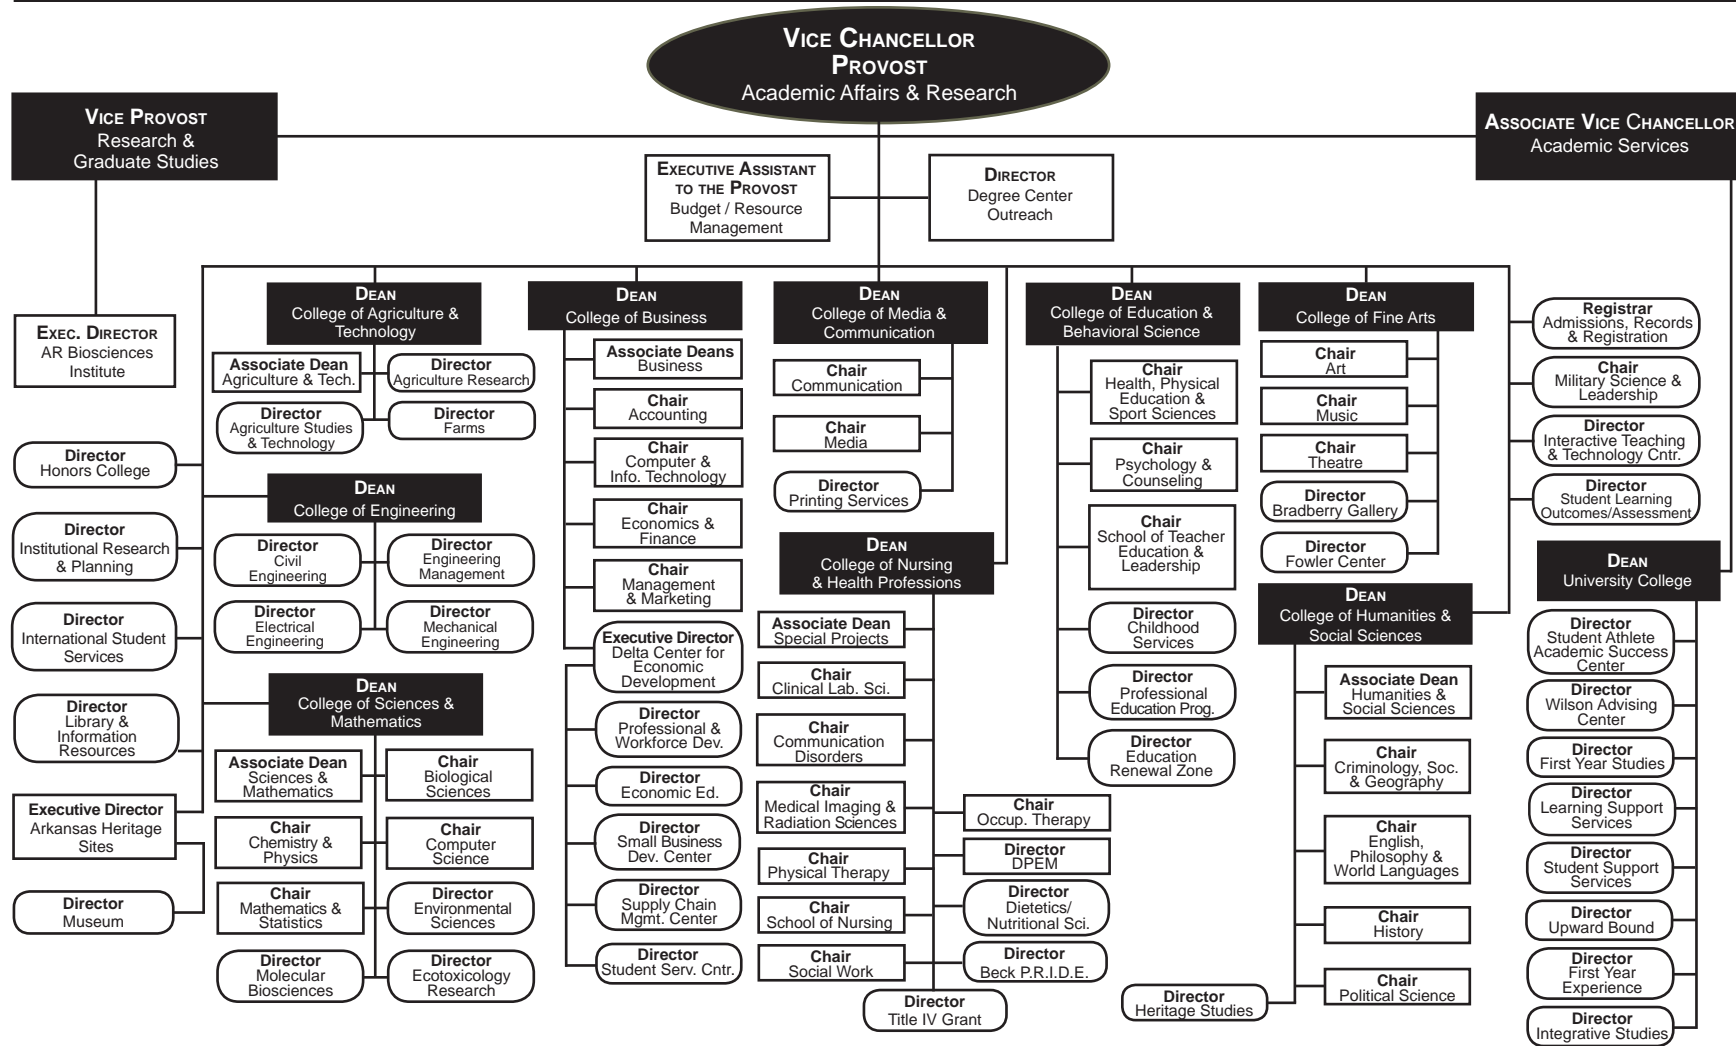

Academic Affairs & Research, A-State

2015-2016 Organizational Structure

Data Source: Office of Academic Affairs & Research, Arkansas State University
Information Source: The Office of Institutional Research & Planning; web address: www.AState.edu/irp; email address: asuipr@AState.edu